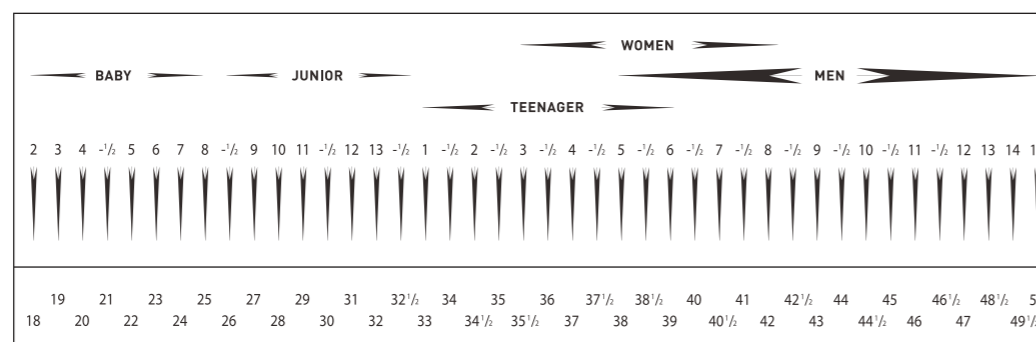

GRÖSSEN

TEXTILIEN

MÄNNER

	XXS	XS	S	M	L	XL	XXL	3XL		
	38	42	46	50	54	58	62	66		
FRAUEN	XXS	XS	S	M	L	XL	XXL	3XL	4XL	5XL
	32	34	36	38	40	42	44	46	48	50
KINDER	2T	XXS	XS	S	M	L	XL	XXL		
	92	104	116	128	140	152	164	176		

SOCKEN

UK GRÖSSEN

1	2	3	4	5
31 - 34	35 - 38	39 - 42	43 - 46	47 - 49

FR GRÖSSEN

SCHUHE

UK GRÖSSEN

FR GRÖSSEN

INHALT